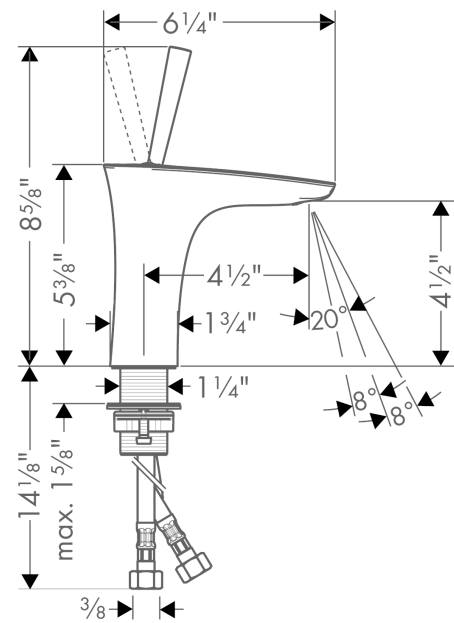

### Scale drawing

### Spare parts list

Year of production: >07/16

Pos.	Description	Part no.	Price	PU
1	escutcheon Ø 37 mm	95288000	-	1
2	O-ring 33x1,5	98164000	-	1
3	handle	95287000	-	1
4	nut	97157000	-	1
5	cartridge, assy	96339000	-	1
6	O-ring 21,95x1,78	95169000	-	1
7	adapter for cartridge	95289000	-	1
8	aerator M24x1 (4,5 l/min)	92880000	-	1
9	flat seal	98749000	-	1
10	fixing set (Ø 32)	13961000	-	1
11	connection hose 17½" M8x0,75 G3/8	95141001	-	1
12	hollow set screw M4x6	97767000	-	1
a	O-Ring 30x2	98186000	-	1
b	O-ring 26x2	98147000	-	1
c	O-ring 30x1,5	98433000	-	1
d	special tool	95290000	-	1
e	service tool for disassembling the handle	92124000	-	1
f	fixation extension 35 mm	13898000	-	1