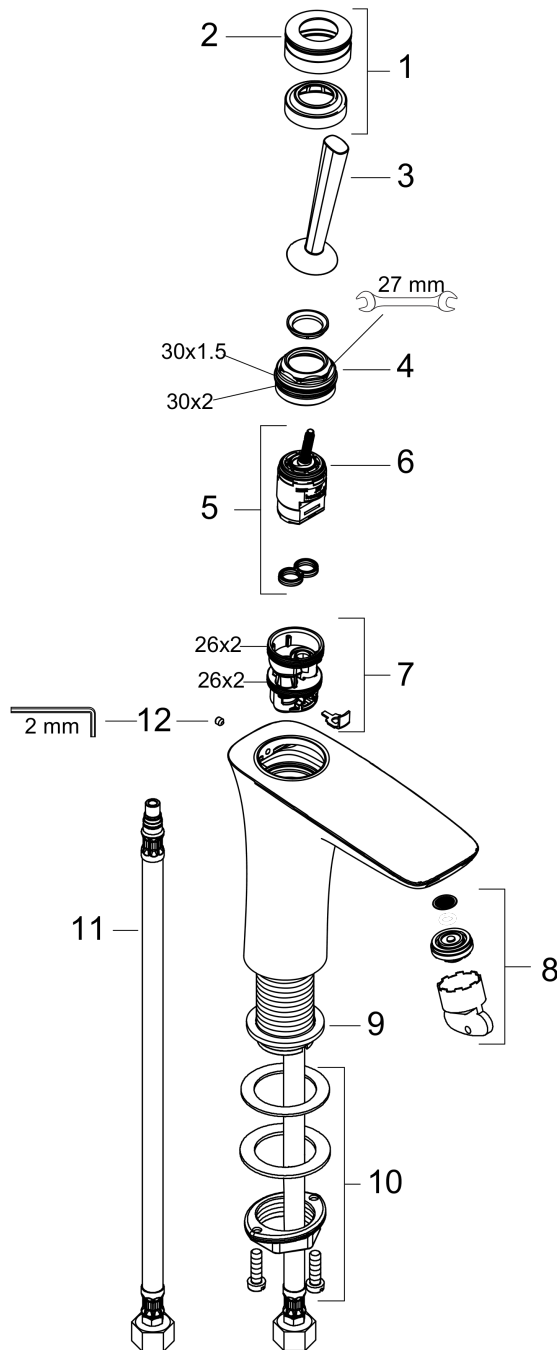

### Scale drawing

## PuraVida

PuraVida 110 Single-Hole Faucet without Pop-Up, 1.2 GPM

Finishes : white/chrome Part no. : 15070401

### Exploded drawing

Year of production: >07/16

### Spare parts list

Year of production: >07/16

Pos.	Description	Part no.	Price	PU
1	escutcheon Ø 37 mm	95288000	-	1
2	O-ring 33x1,5	98164000	-	1
3	handle	95287000	-	1
4	nut	97157000	-	1
5	cartridge, assy	96339000	-	1
6	O-ring 21,95x1,78	95169000	-	1
7	adapter for cartridge	95289000	-	1
8	aerator M24x1 (4,5 l/min)	92880000	-	1
9	flat seal	98749000	-	1
10	fixing set (Ø 32)	13961000	-	1
11	connection hose 17½" M8x0,75 G3/8	95141001	-	1
12	hollow set screw M4x6	97767000	-	1
a	O-Ring 30x2	98186000	-	1
b	O-ring 26x2	98147000	-	1
c	O-ring 30x1,5	98433000	-	1
d	special tool	95290000	-	1
e	service tool for disassembling the handle	92124000	-	1
f	fixation extension 35 mm	13898000	-	1